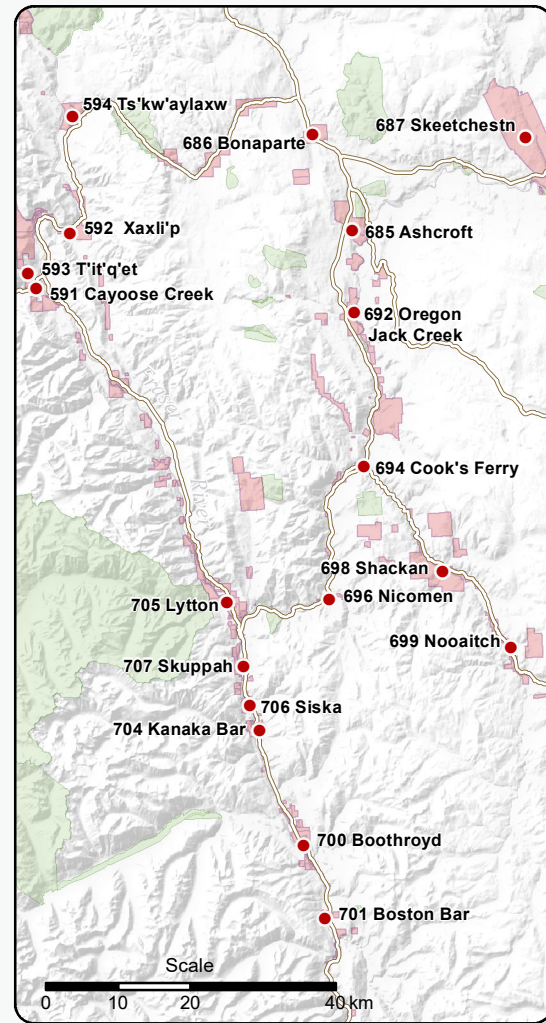

# First Nations in British Columbia

- Location of First Nation's Main Community
- Indian Reserve
- City or Town
- Park and Protected Area

**Inset 1**

**Inset 2**