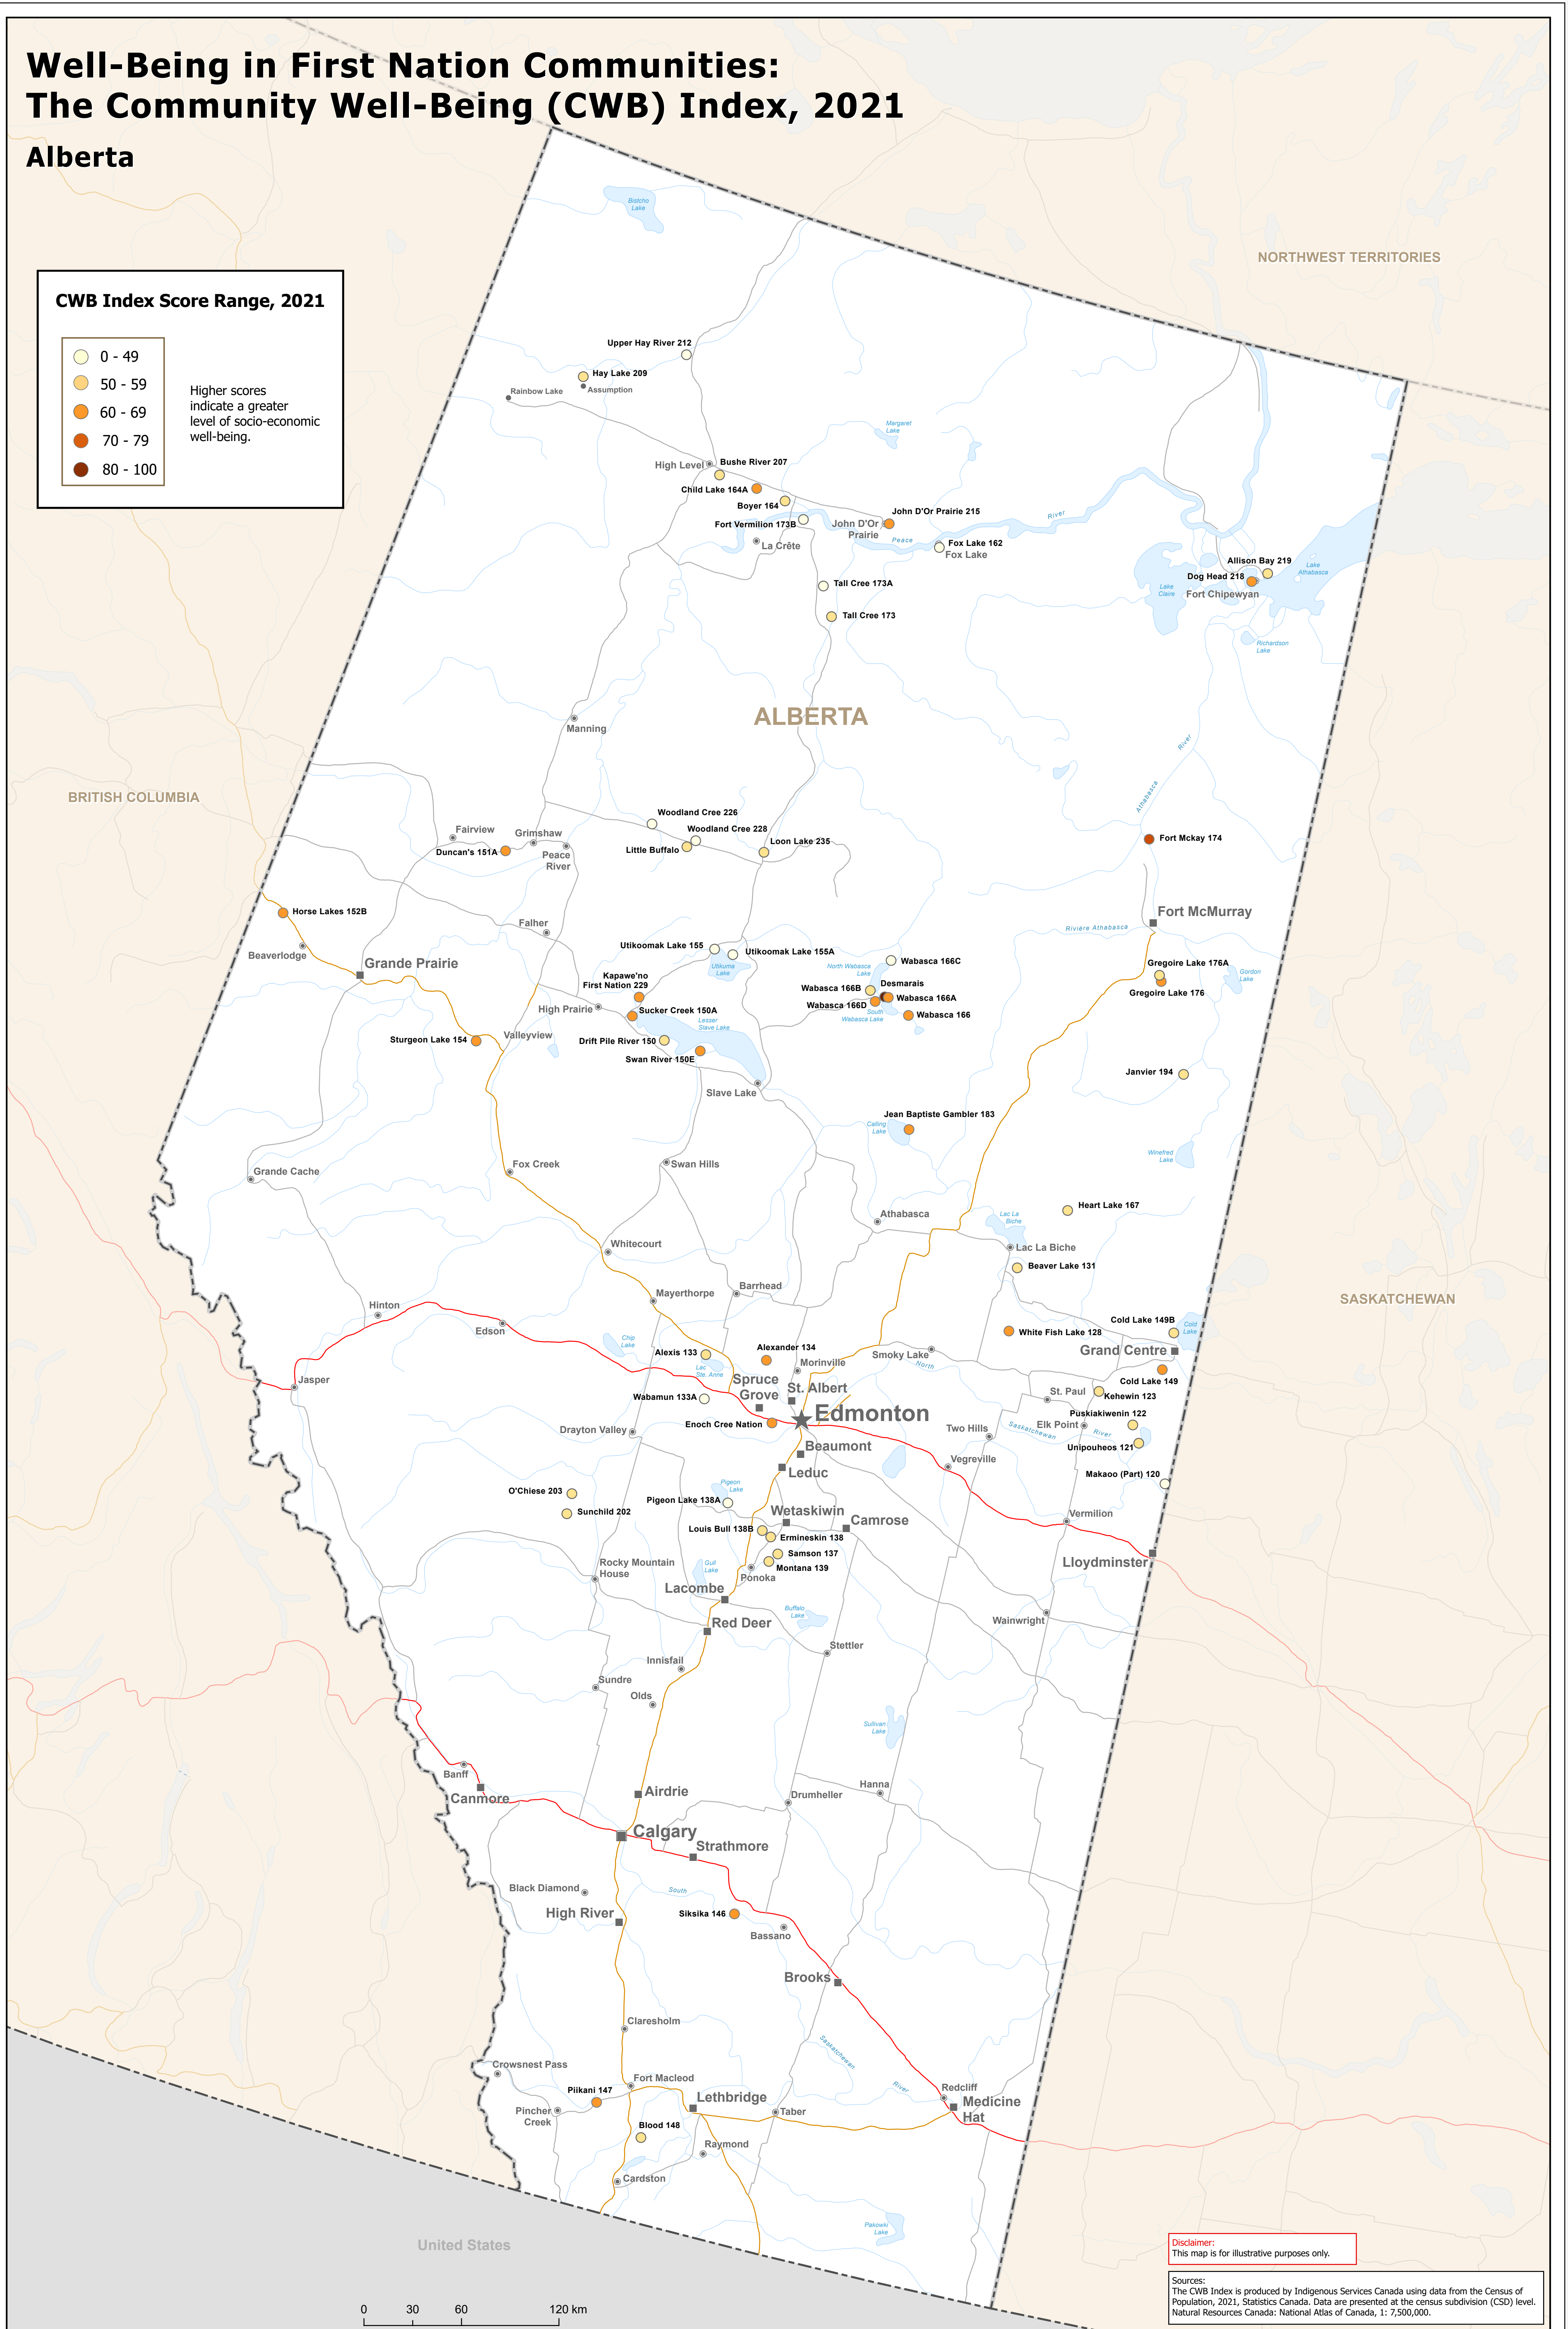

Well-Being in First Nation Communities: The Community Well-Being (CWB) Index, 2021

Alberta

CWB Index Score Range, 2021

Disclaimer:
This map is for illustrative purposes only.