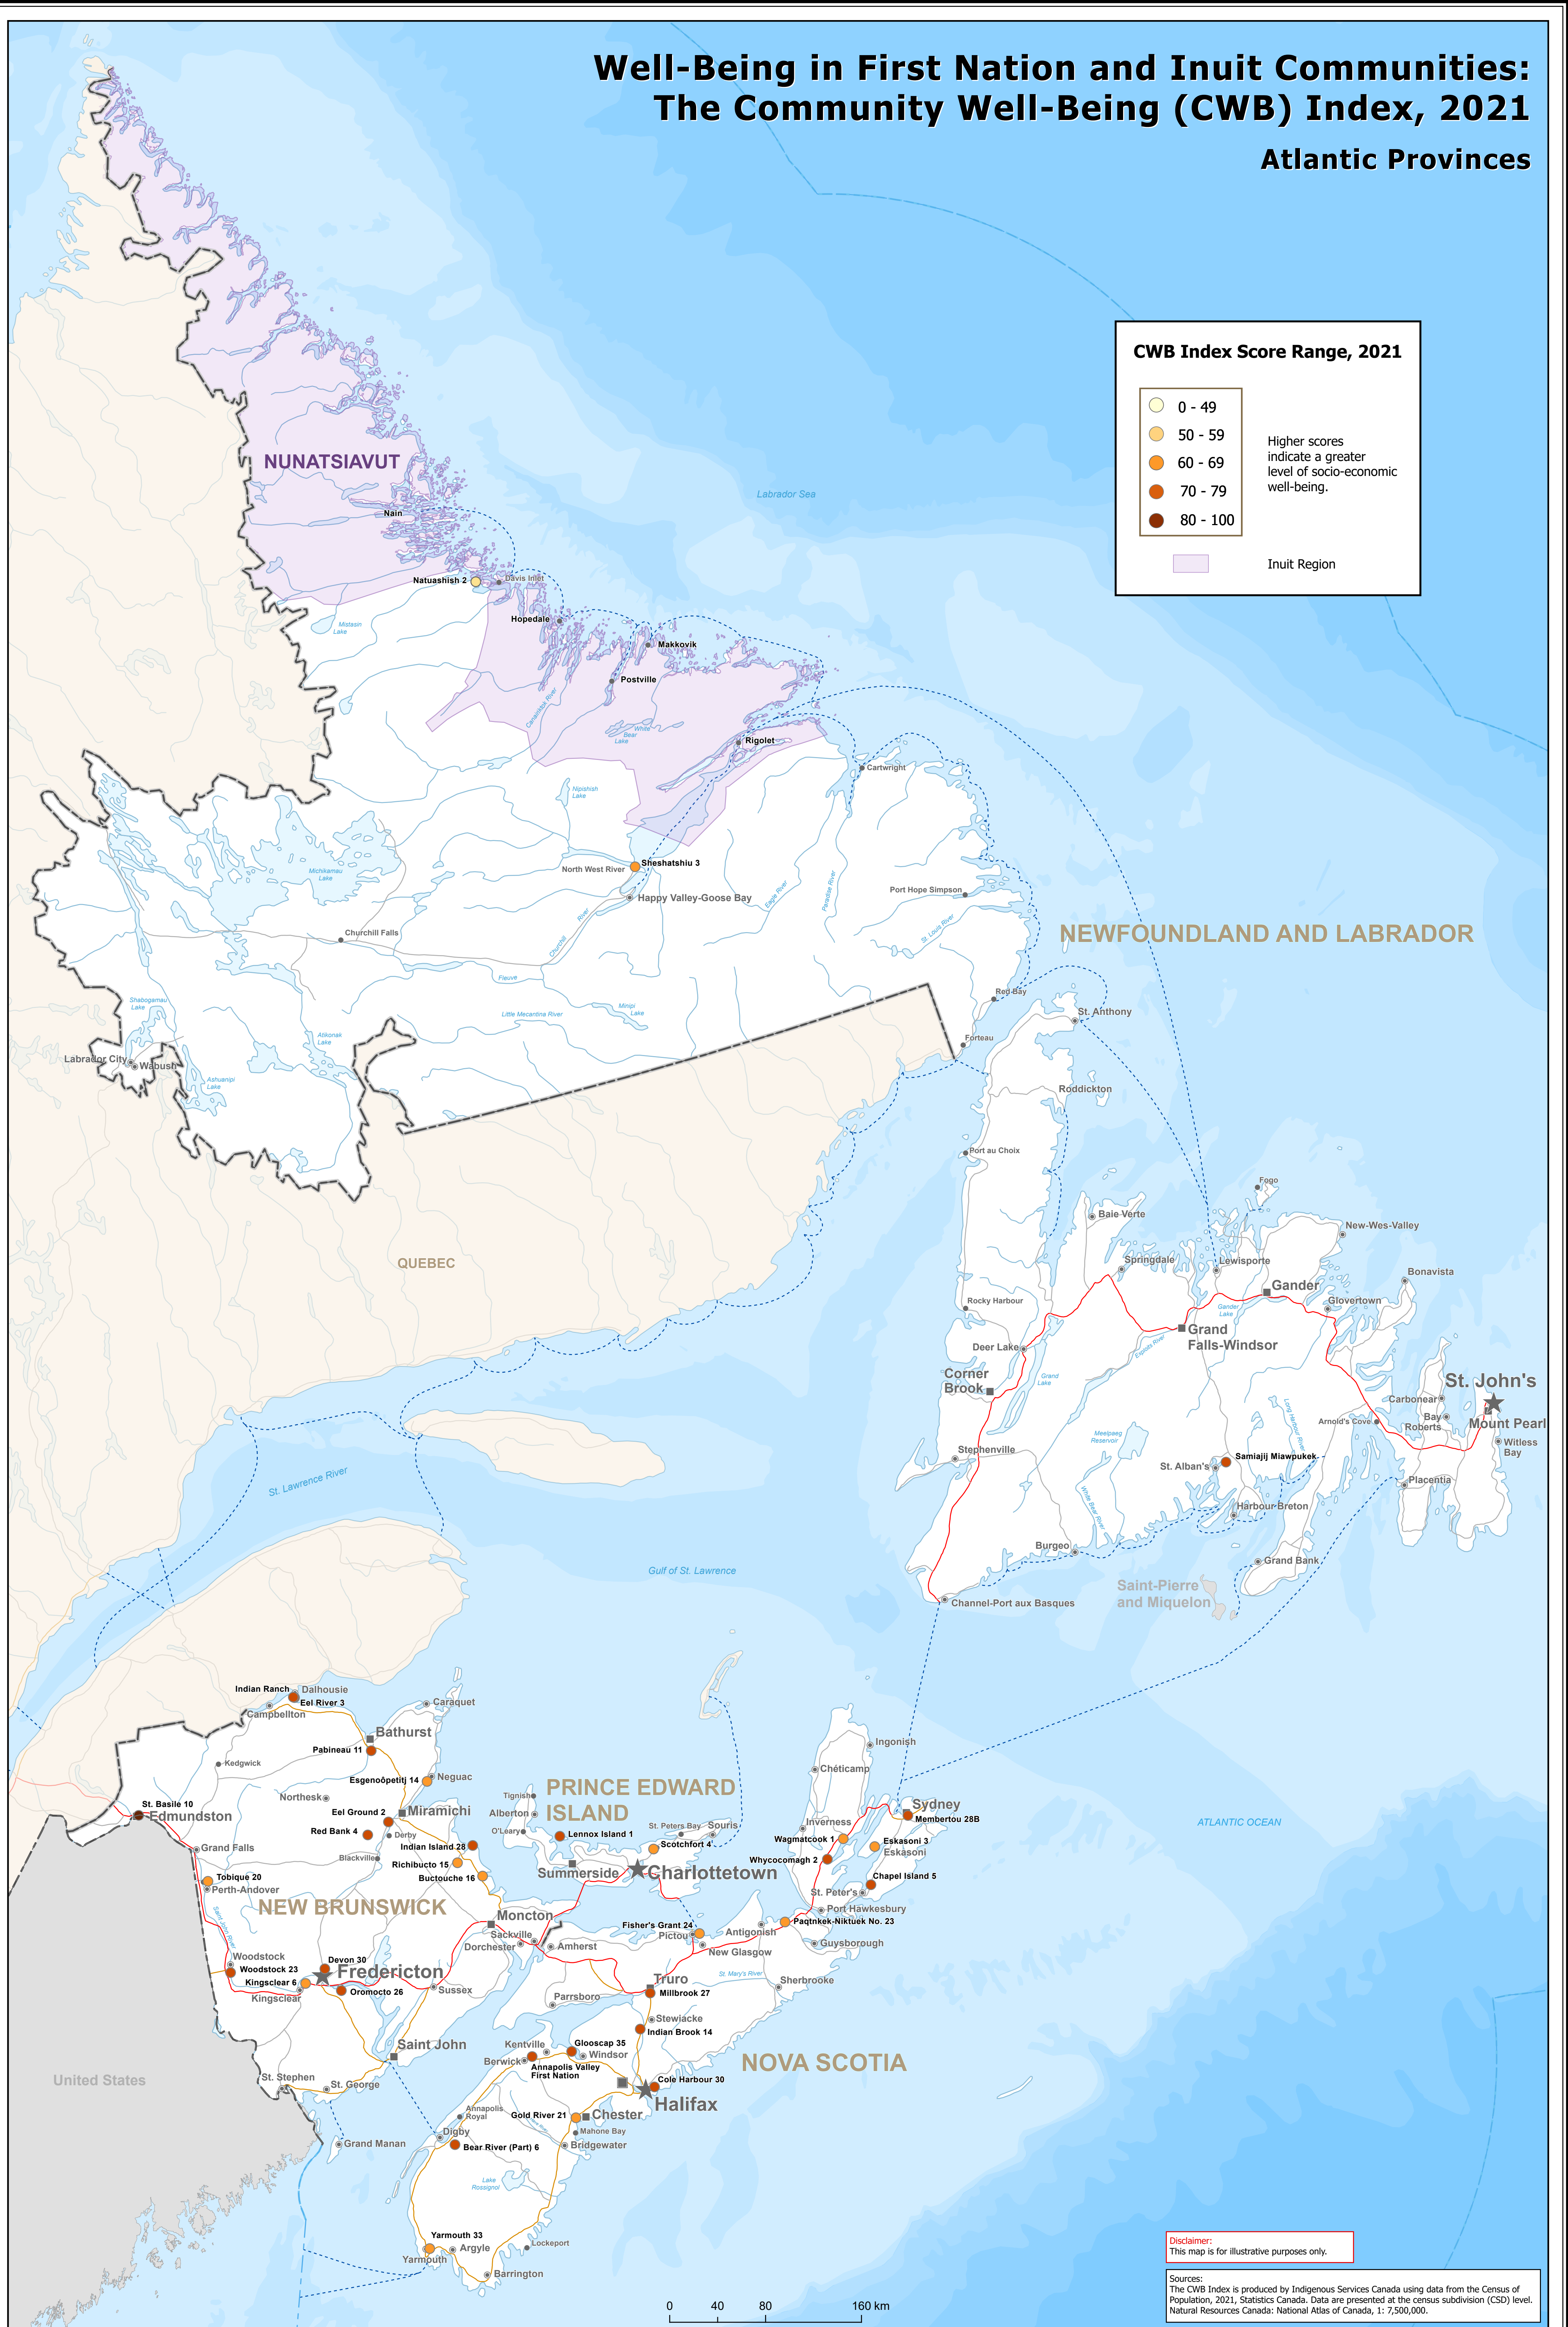

Well-Being in First Nation and Inuit Communities: The Community Well-Being (CWB) Index, 2021

Atlantic Provinces

CWB Index Score Range, 2021

- 0 - 49
- 50 - 59
- 60 - 69
- 70 - 79
- 80 - 100

Higher scores indicate a greater level of socio-economic well-being.

Inuit Region

Disclaimer:
This map is for illustrative purposes only.