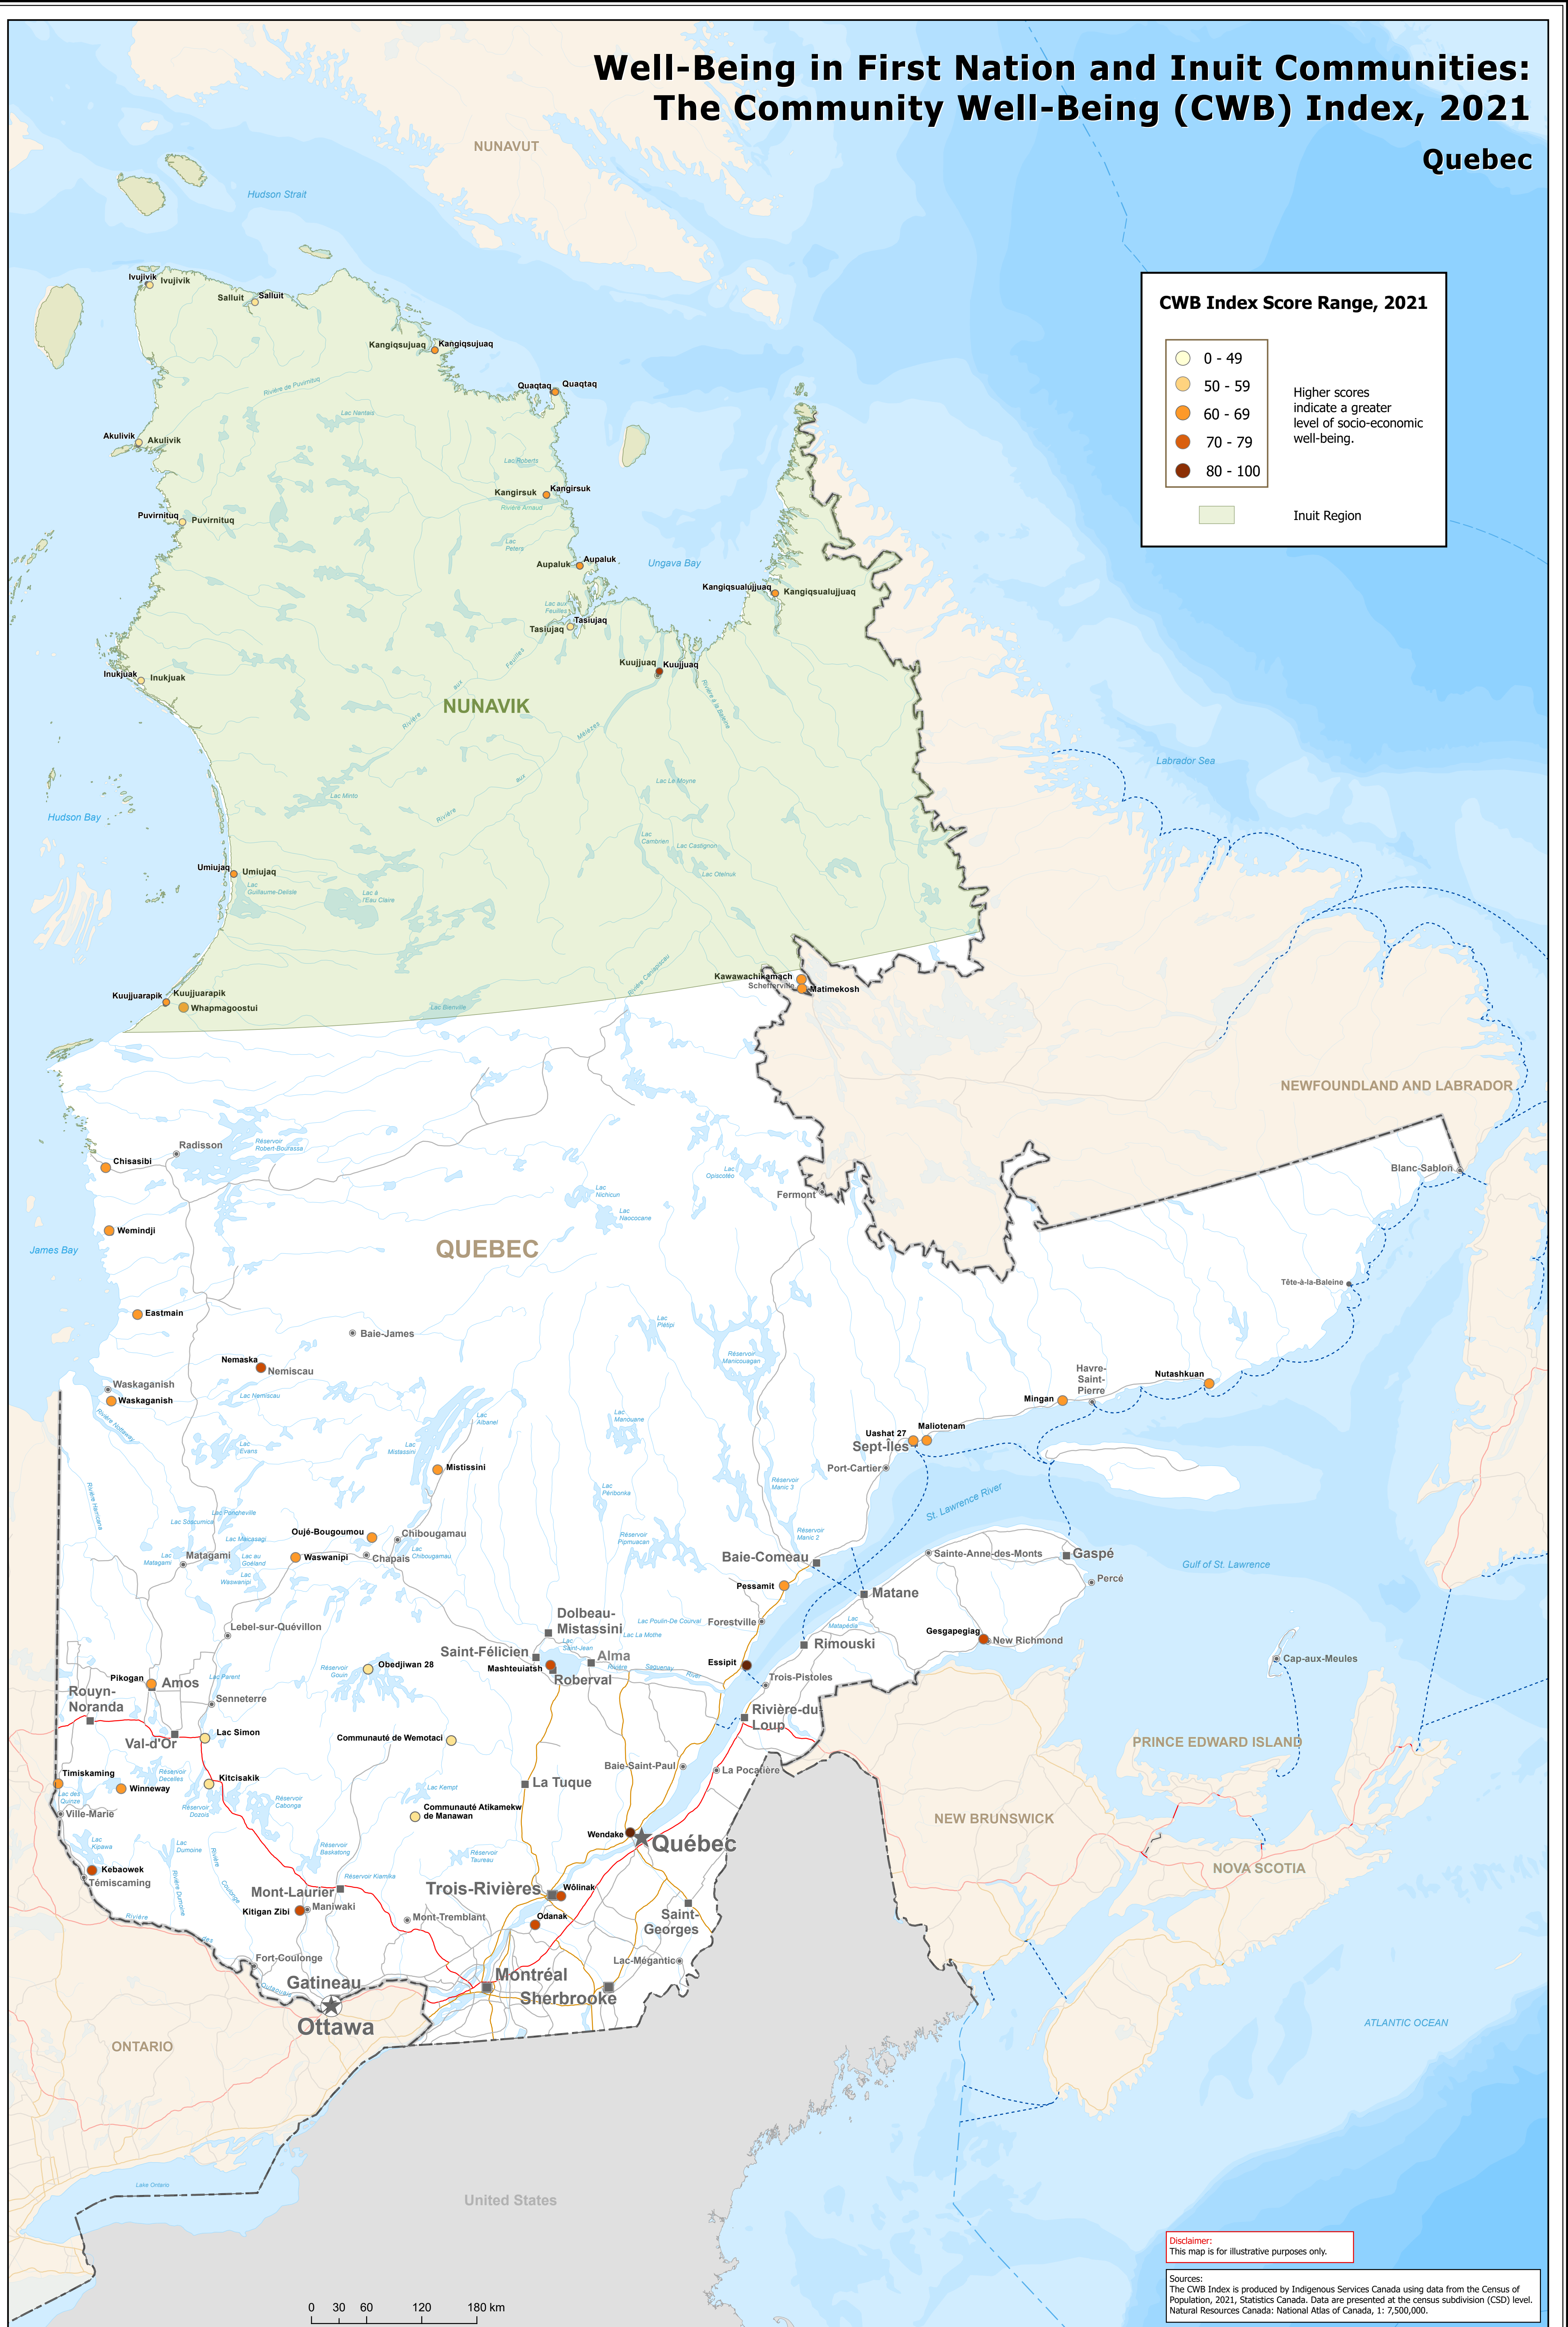

Well-Being in First Nation and Inuit Communities: The Community Well-Being (CWB) Index, 2021

Quebec

CWB Index Score Range, 2021

- 0 - 49
- 50 - 59
- 60 - 69
- 70 - 79
- 80 - 100

Higher scores indicate a greater level of socio-economic well-being.

Inuit Region

Disclaimer:
This map is for illustrative purposes only.

Sources:
The CWB Index is produced by Indigenous Services Canada using data from the Census of Population, 2021, Statistics Canada. Data are presented at the census subdivision (CSD) level. Natural Resources Canada: National Atlas of Canada, 1: 7,500,000.