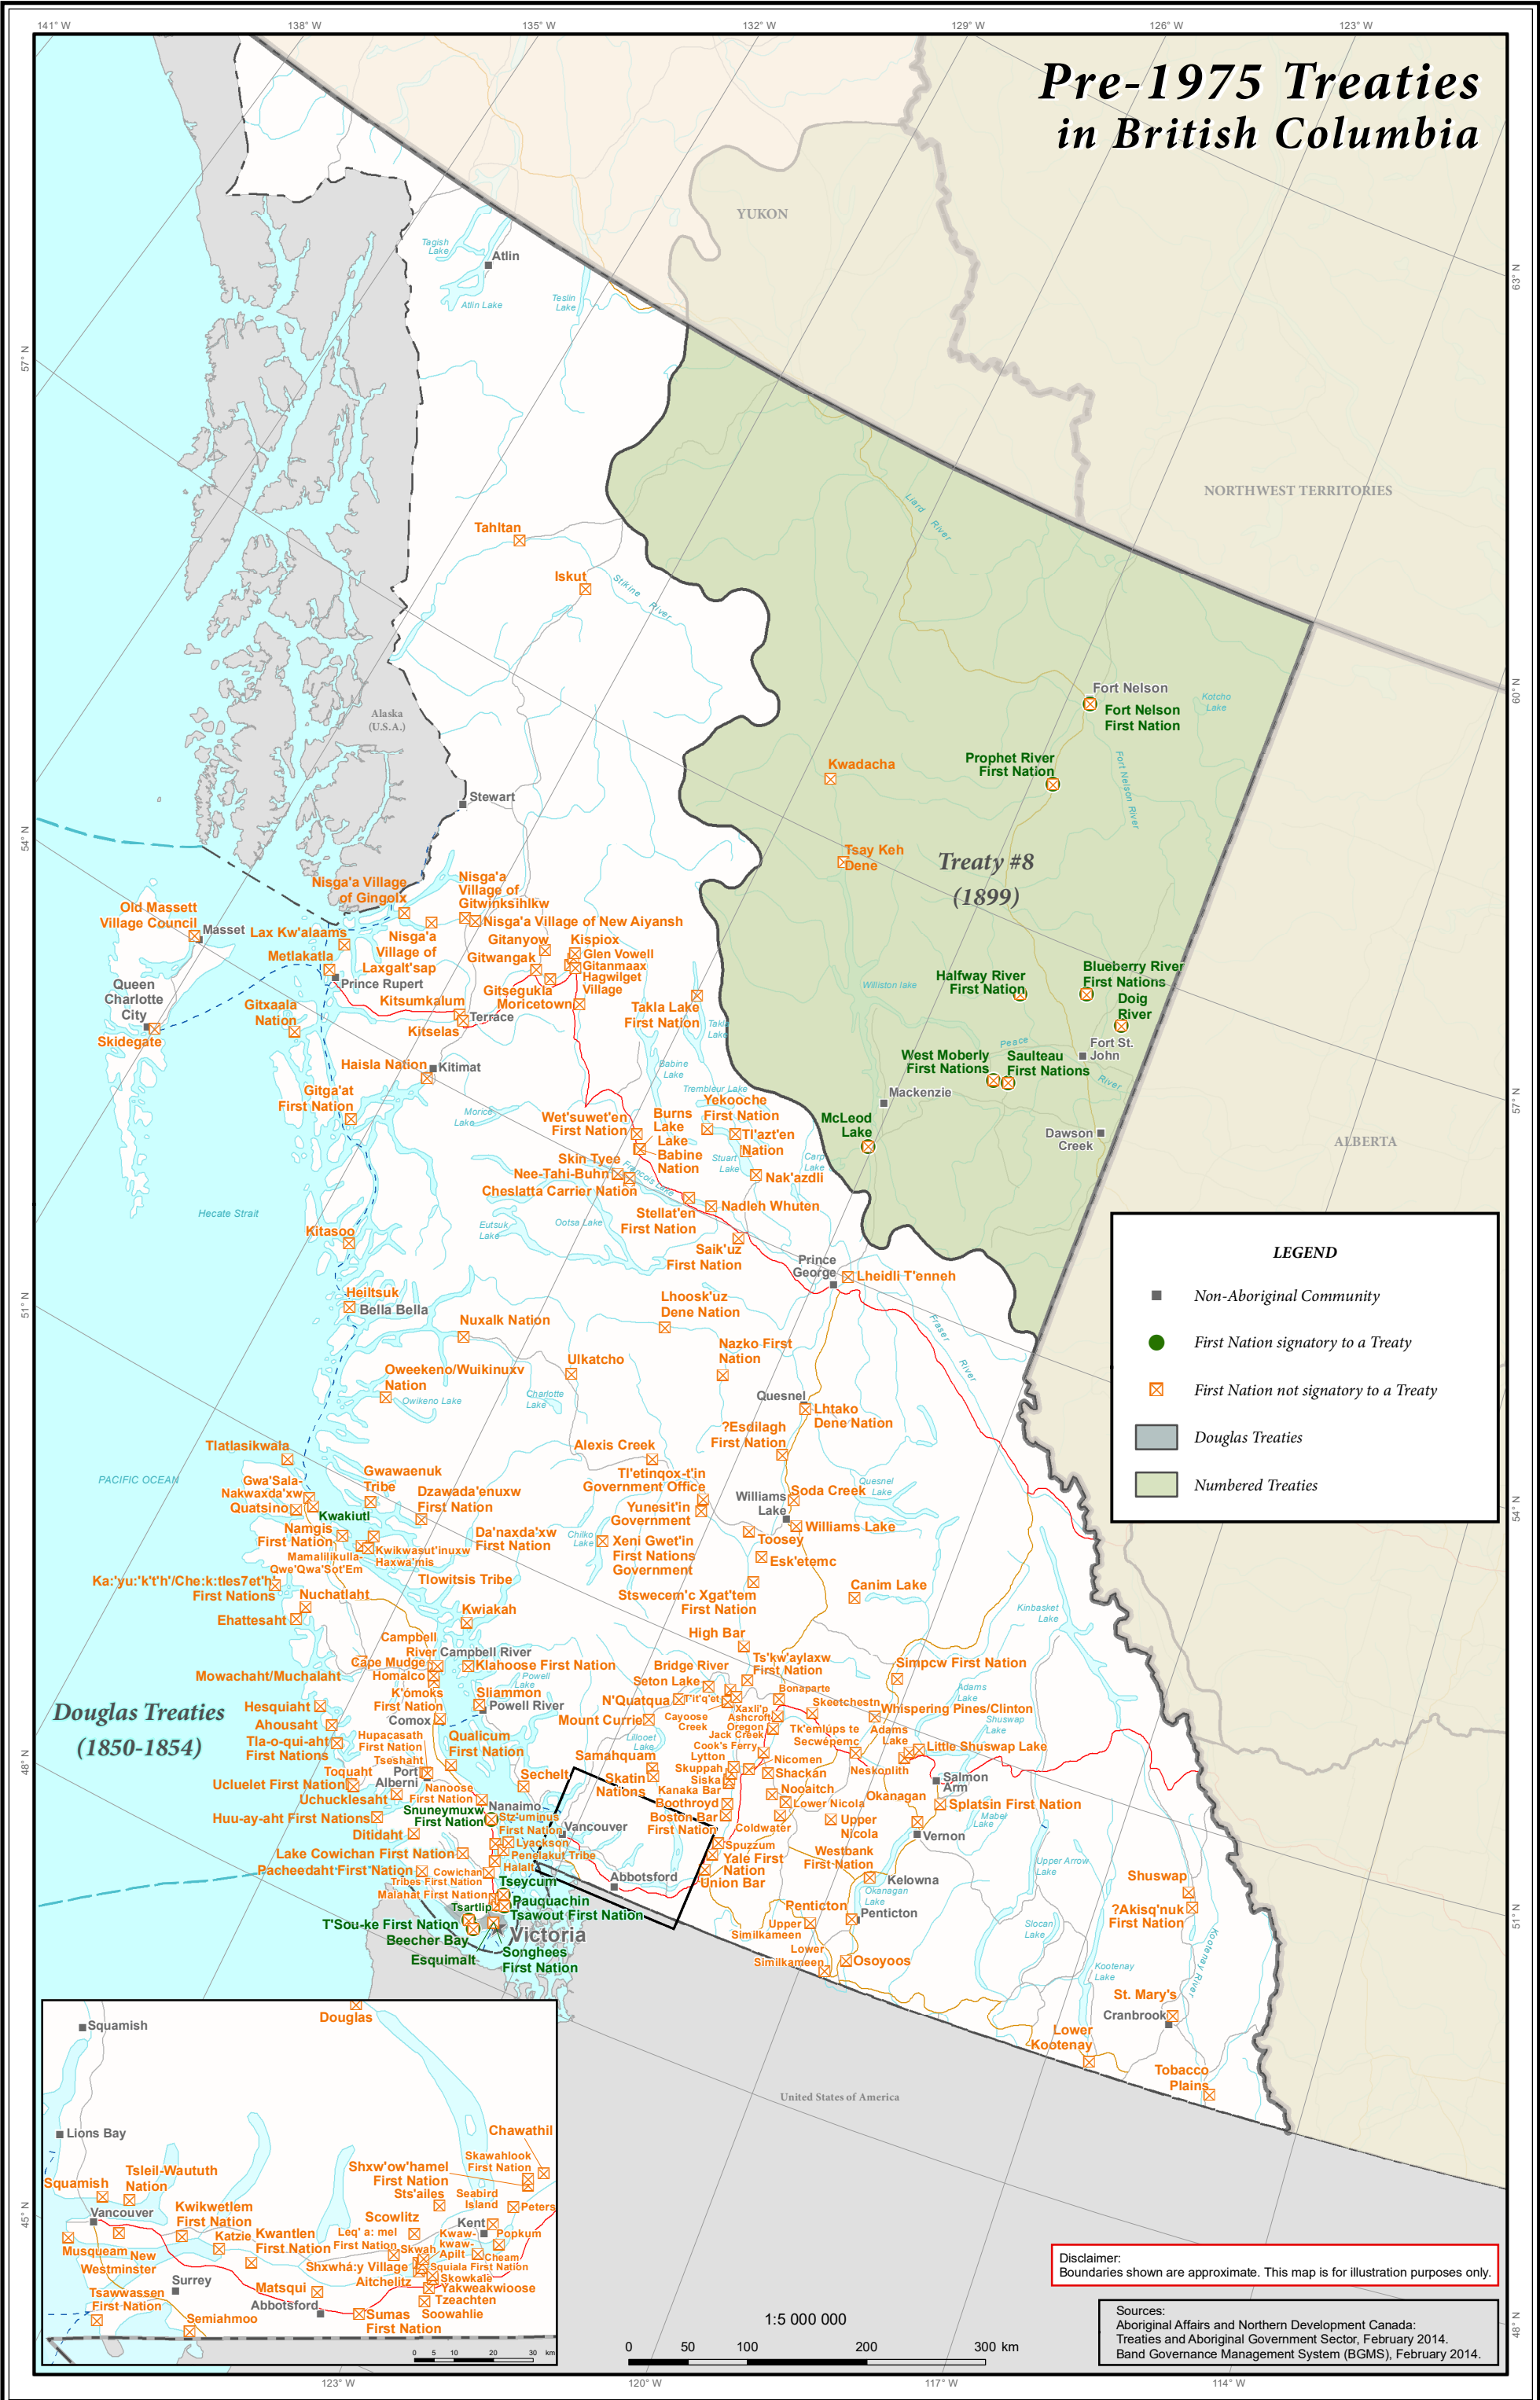

# Pre-1975 Treaties in British Columbia

**LEGEND**

- Non-Aboriginal Community
- First Nation signatory to a Treaty
- ⊠ First Nation not signatory to a Treaty
- ▭ Douglas Treaties
- ▭ Numbered Treaties

**Disclaimer:** Boundaries shown are approximate. This map is for illustration purposes only.

**Sources:** Aboriginal Affairs and Northern Development Canada: Treaties and Aboriginal Government Sector, February 2014. Band Governance Management System (BGMS), February 2014.

GS13\_02a\_BC (CIDM #5342870)